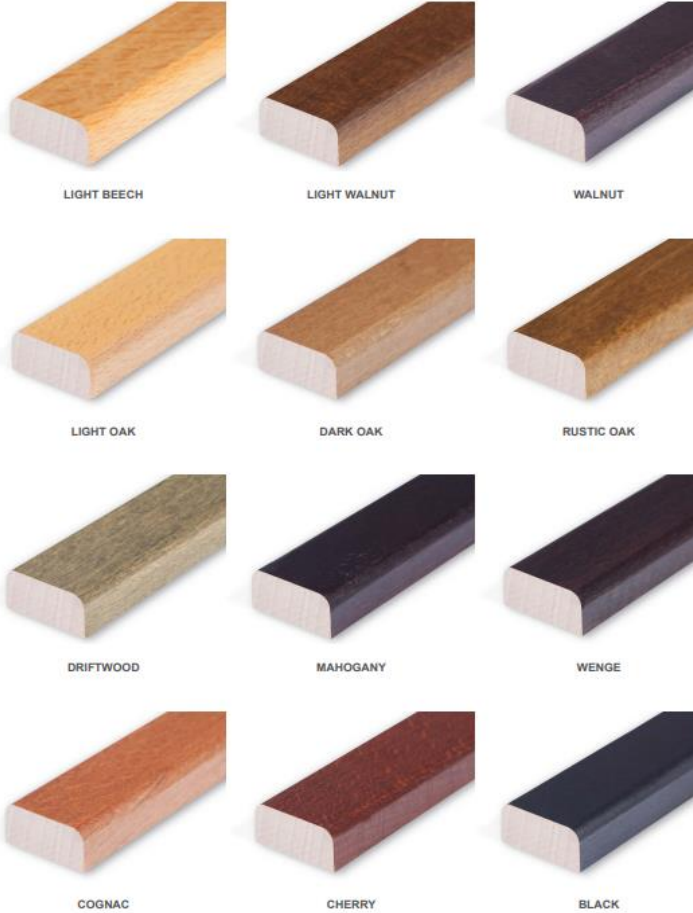

Serene CO Highchair

Specifications

SKU	600-926
Height (mm)	1040
Width (mm)	500
Depth (mm)	590
Seat Height (mm)	750
QTY Per Pallet	6
Weight	11.50Kg
MOQ	6
Material	Beechwood

FRAME FINISHES

VENETO FAUX LEATHERS

AVAILABLE
RAW

**FINISHED
TO ORDER**

Veneto
FAUX
LEATHER